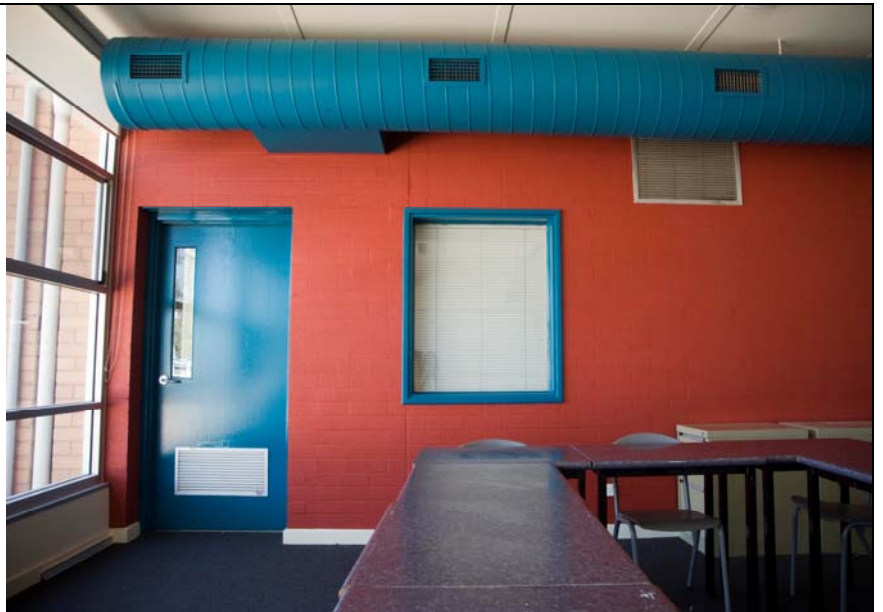

MIKE BAILEY PAINT SERVICES PROJECT PROFILE

Shepparton, Victoria Goulburn Valley Grammar School

Project:
Major ongoing painting
contract

Area of work:
Three refurbished classrooms

Time: 2009

Vibrant feature walls and trims to refurbished classrooms

Description:

Using fresh and vibrant colours on feature walls and trims, three refurbished classrooms were given a completely new look for students. These dramatic colours are in keeping with the school's new building program and design elements.