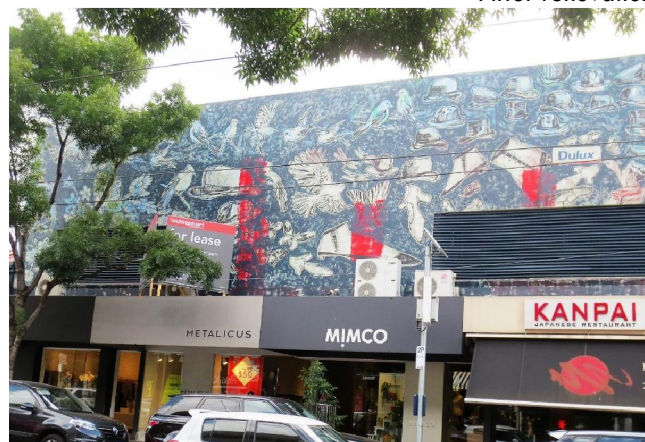

Mike Bailey's Contract & Brief:

Mike Bailey Paint Services was contracted by Builders – Bortolotto Services – property maintenance solutions. <http://www.bortolottoservices.com.au/property.html>
Work involved internal and external paint and rendering. Feature walls to blend with contemporary furnishings and staircase. More Info www.mikebailey.com.au

View the “Art Meets Fashion” Dulux video on facebook on the behind the scenes story of this project. <https://www.facebook.com/DuluxAustralia/videos/1094641480580166/>