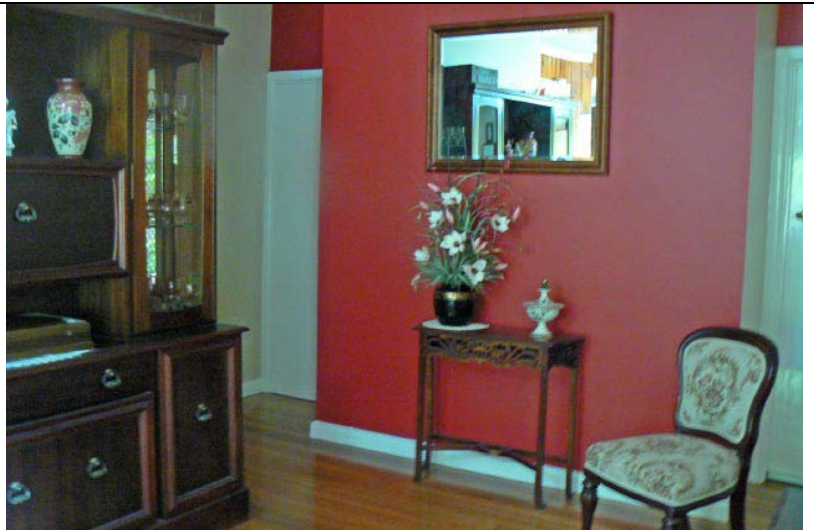

#### **Description:**

Internal painting of 50-year old homestead.

A “freshen up” of this home was needed, including feature walls to offset the elegant furnishings and period style furniture.

*Further comment: 15 years ago veranda roof was painted in **Energy Star EC100** which is an insulating and heat reflective membrane. Owner is extremely happy with the product and is always recommending to friends.*